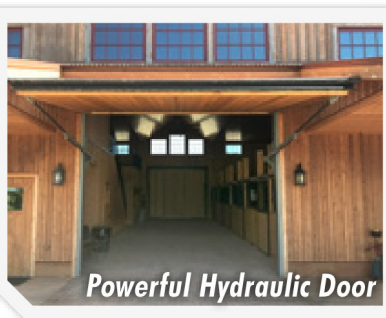

Powerful Hydraulic Door